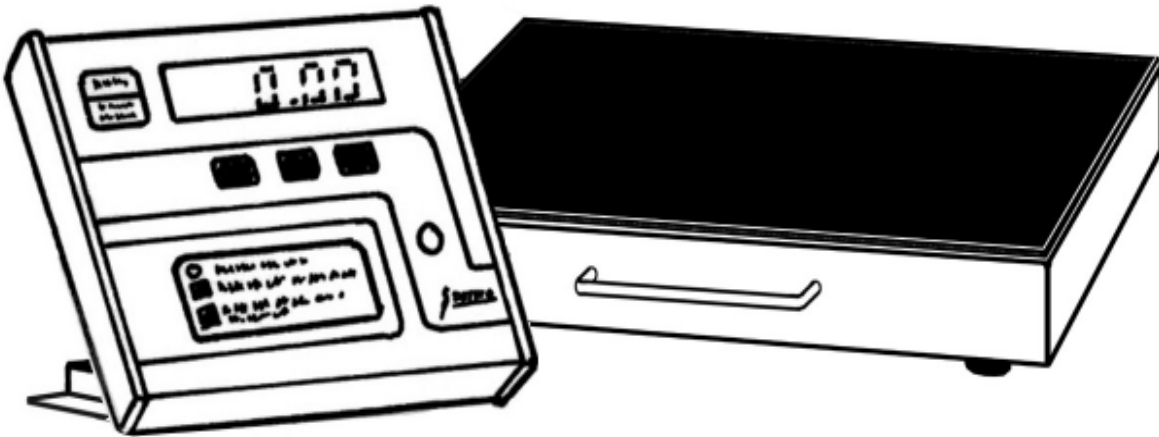

## GP-400-758C Portable Scale

**The perfect scale for those who need a lightweight, portable scale.**

The GP-400-758C, with its detachable indicator and carrying handle, is very lightweight. The large, easy-to-clean platform incorporates a slip-proof mat which, when combined with its nonskid plastic feet, assures stability.

This large capacity, general purpose scale, with its exceptionally sensitive graduations, features automatic zero, auto power off, and motion detector. The indicator has a large, easy-to-read LCD display and operates on conventional "C" size batteries. Instructions are printed on the keypad, making it simple to use.

### Specifications

- **Capacity:** 400 lb x 0.2 lb (180 kg x 0.1 kg)
- **Display:** .7" large, easy-to-read LCD
- **Power:** Six (6) "C" size Alkaline batteries
- **Features:** 758C indicator  
Polyethylene feet  
Slip-proof surface
- **Net Weight:** 14 lb
- **Platform Size:** 18" x 14"
- **Functions:** Automatic zero  
Motion detector  
Auto power off  
(selectable 1 to 9 minutes)  
On/off, zero, units, hold/  
release