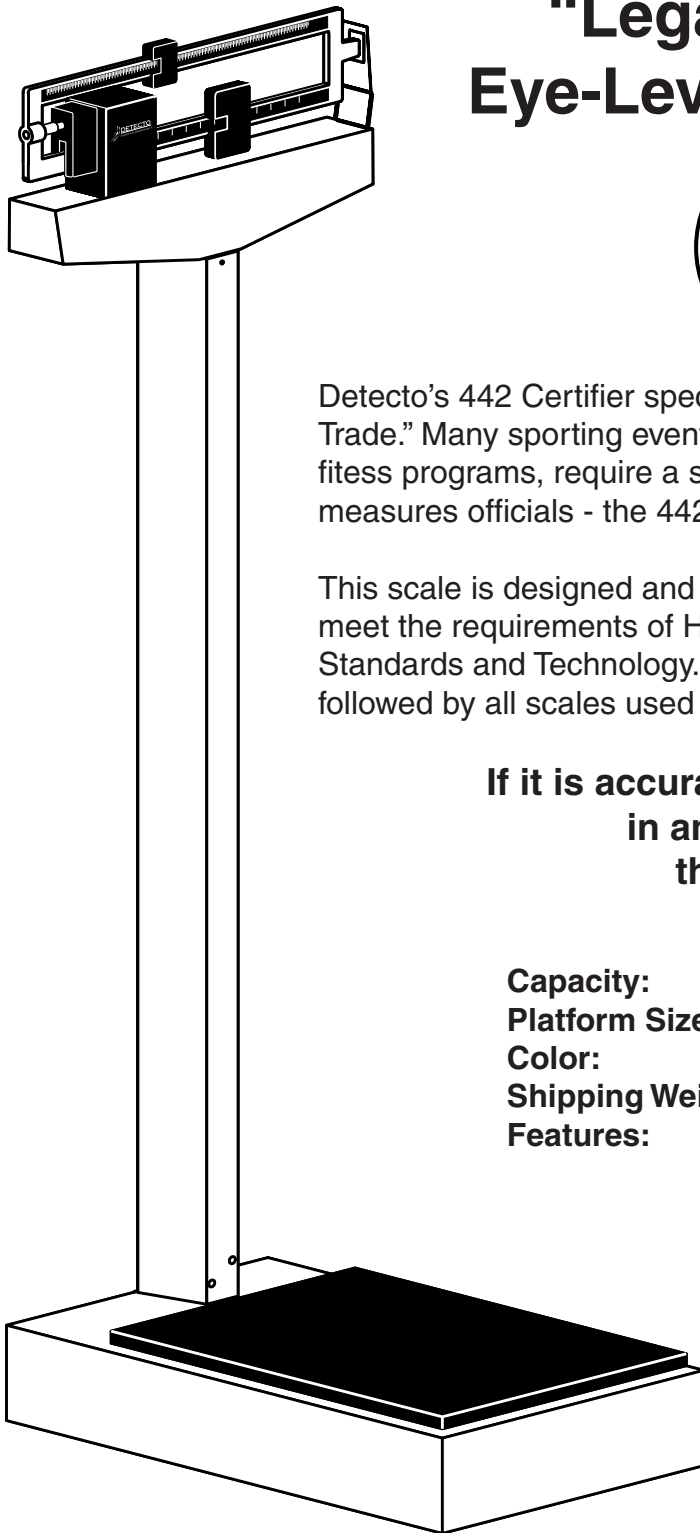

PRODUCT SPECIFICATIONS

“Legal for Trade” Eye-Level Beam Scale

Detecto's 442 Certifier special purpose eye-level beam scale is “Legal for Trade.” Many sporting events, such as wrestling as well as weight loss and fitness programs, require a scale that can be certified by weights and measures officials - the 442 Certifier fills this need.

This scale is designed and manufactured to maintain accuracy necessary to meet the requirements of Handbook No. 44, issued by the National Institute of Standards and Technology. These requirements are the same as must be followed by all scales used for commerce.

**If it is accuracy and performance you need
in an eye-level beam scale,
the 442 is the choice.**

	Specifications
Capacity:	350 lb x 4 oz
Platform Size:	14" X 19"
Color:	White
Shipping Weight:	59 1/2 lb
Features:	Dual wheels and non-slip mat